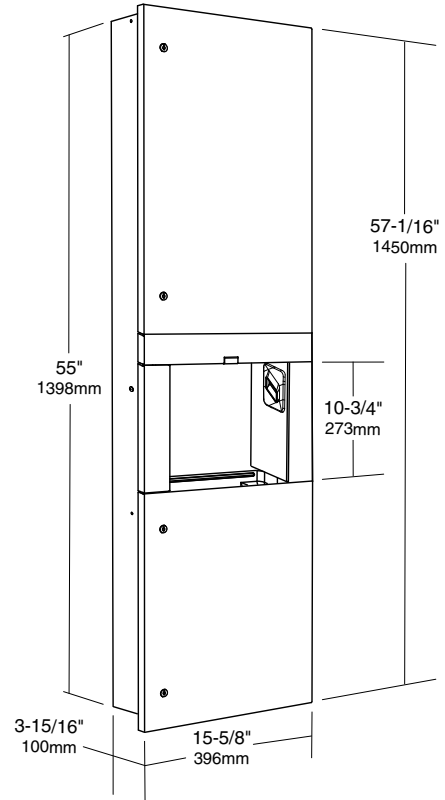

- Accessibility compliant reach range
- Sustainable 0.9 kW warm air hand dryer
- Automatic sensor encourages use of both paper and air
- Dual air outlets for comfortable, complete dry
- Installs in a 100 mm wall depth
- Surface Mounted optional skirt kit available, order part number 38030-98

Dimensions

Unit: 396 W x 1450 H x 114 mm D

Wall Opening: 362 x 1412 x 100 mm