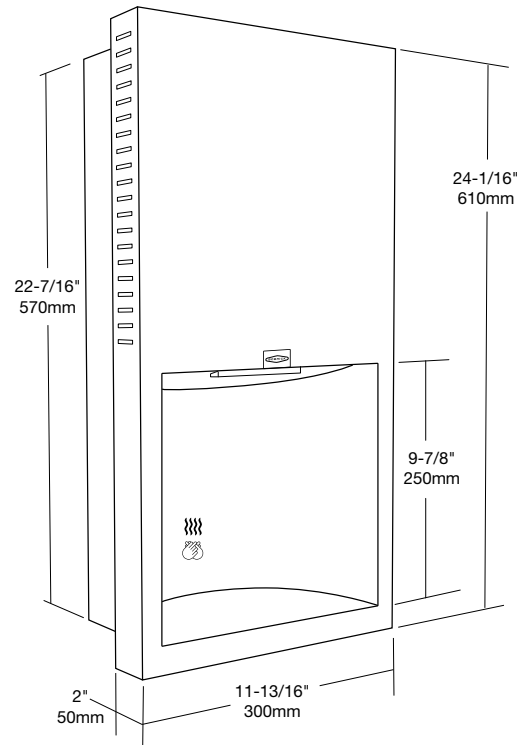

B-3725 Recessed Hand Dryer

Contemporary low-profile design, accessible, splash-resistant

*Applications: Upscale Properties • Corporate Headquarters • Executive Offices
• Concert Halls*

Stylish cooling grid enhances architectural design

Indicator lights:

- Flashing green light indicates ready to use
- Solid red light is a call for service

Spacious alcove design fully encloses patrons' hands and prevents water spill on the floor

Splash-resistant surface material evaporates excess water. Surface replacement part 3725-23

- 50 mm wall projection for compliance
- Type 304 satin-finish stainless steel
- 70 dBA sound level
- 1.0 kW rated power
- Installs in a 100 mm wall depth
- 5-year limited warranty

Technical data:

B-3725 115V AC, 8.5 Amp, 50/60 Hz, 1.0 kW, Single Phase, cULus Listed

B-3725 208-240V AC, 4.0-4.4 Amp, 50/60 Hz, 1.0 kW, Single Phase, cULus Listed and CE marked