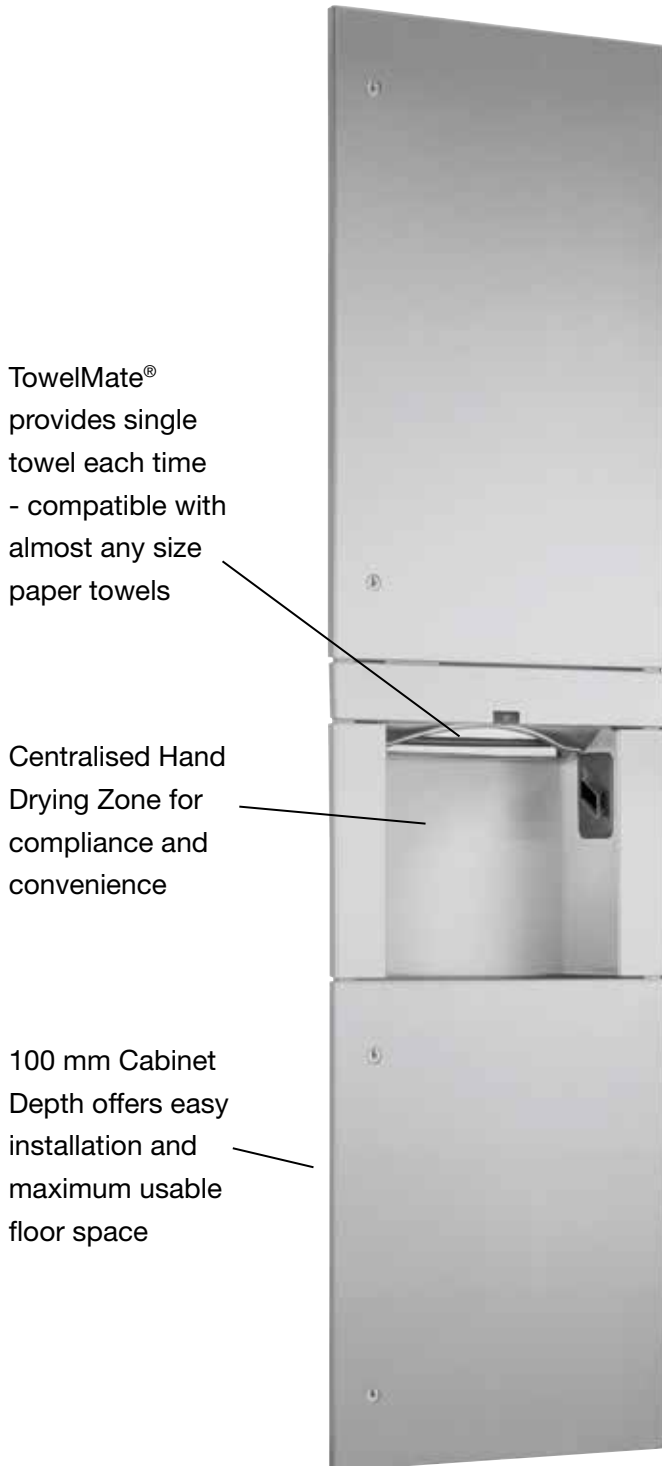

B-38030 3IN1

Superior hygiene and efficiency by combining paper towel and warm air

*Applications: Upscale Properties • Corporate Headquarters • Executive Offices
• Michelin Star Restaurants*

TowelMate® provides single towel each time - compatible with almost any size paper towels

Centralised Hand Drying Zone for compliance and convenience

100 mm Cabinet Depth offers easy installation and maximum usable floor space